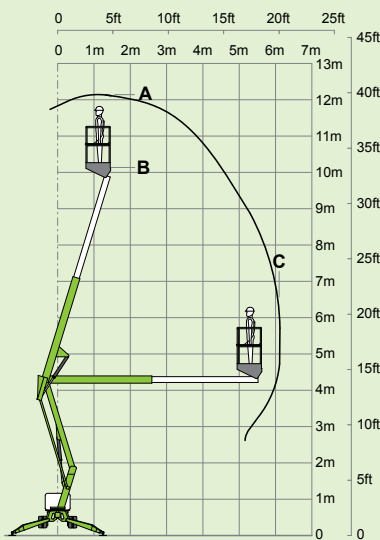

niftylift

TD34T

(A) 12.2m
40ft

(B) 10.2m
33ft 6in

(C) 6.1m
20ft

225kg
500lbs

1.1m x 0.65m
3ft 7in x 2ft 2in

(D) 1.9m
6ft 3in

(F) 1.1m
3ft 7in

(G) 3.55m
11ft 8in

(J) 3.95m
13ft

1.6km/h
1mph

60%
31°

1850kg
4080lbs

niftylift
1525 S. Buncombe Road,
Greer, SC - 29651
United States
1-800-643-8954
usasales@niftylift.com
www.niftylift.com