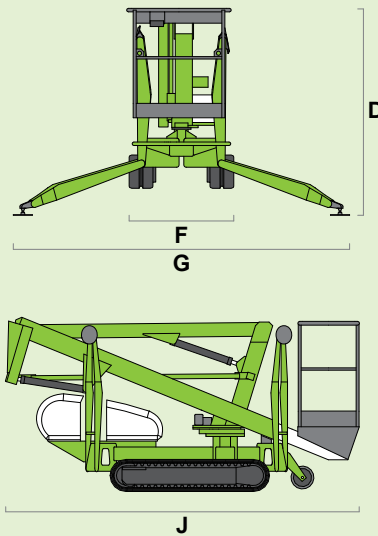

niftylift

TD34T

(A) 12.2m
40ft

(B) 10.2m
33ft 6in

(C) 6.1m
20ft

225kg
500lbs

1.1m x 0.65m
3ft 7in x 2ft 2in

(D) 1.9m
6ft 3in

(F) 1.1m
3ft 7in

(G) 3.55m
11ft 8in

(J) 3.95m
13ft

1.6km/h
1mph

60%
31°

1850kg
4080lbs

niftylift
1525 S. Buncombe Road,
Greer, SC - 29651
United States
1-800-643-8954
usasales@niftylift.com
www.niftylift.com